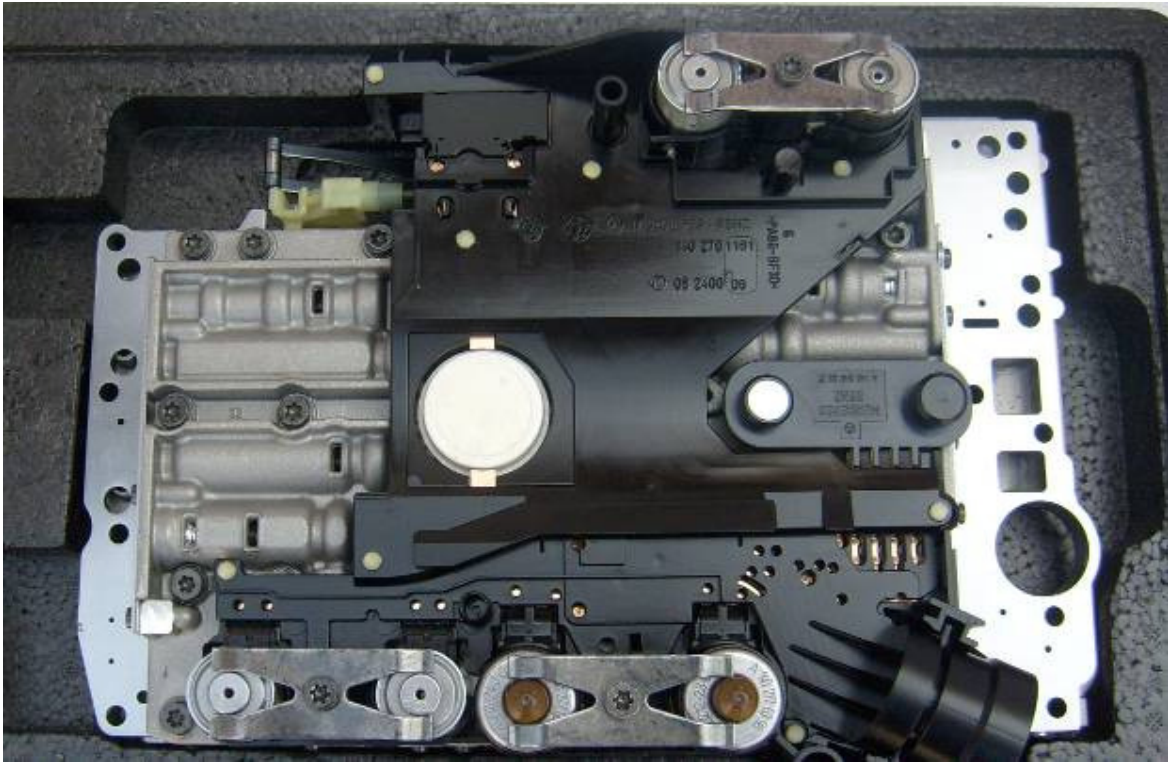

722.6 OEM VALVE BODY

New with sensor plate

OEM # 211 270 00 06

Now available from stock.
JPAT – N217 61 01

Please quote VIN when
ordering.

PARTS HOTLINE
01934 853956

JP (Automatic Transmissions) Ltd.

Units 4a & 4b Pear Tree Industrial Estate, Bath Road,
Upper Langford, N. Somerset, BS40 5DJ
info@jpat.co.uk www.jpat.co.uk