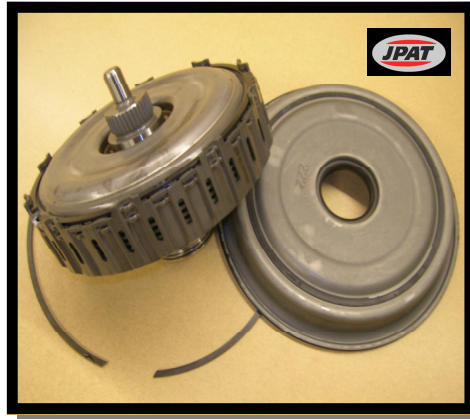

JP AUTOMATIC TRANSMISSIONS LTD

NEW PRODUCTS

NEW BUSH KITS

*GM 5L40E
Aisin 55-50SN*

Call Us Today !

VW Caravelle

NOW AVAILABLE

*Transmission
E.C.U.*

Pt No. N195 35 27

**JP AUTOMATIC
TRANSMISSIONS LTD**

Unit 4a & 4b Pear Tree
Ind Est
Upper Langford
North Somerset
Bristol
BS40 5DJ

Phone: 01934 852772
or 0845 1304754
Fax: 01934 852211
Email: info@jpat.co.uk

VOLKSWAGEN DSG K1 / K2 CLUTCH KIT

The new generation of transmissions is here ! With increasing demand for fuel economy and weight reduction more manufacturers are looking towards dual clutch transmissions (DSG) to fulfill these requirements. As a result of these demands VW / Audi along with their sister companies have switched the majority of it's small and sports models to this technology.

The main area of heat generation and therefore failure seems to be the double clutch assembly. This clutch unit consists of two wet clutches, One (K1) delivering drive to 1st, 3rd and 5th gear and the other (K2) 2nd, 4th and 6th.

JPAT are please to announce the availability of a complete clutch kit consisting of a new O.E. clutch assembly, the front seal / cover and all the necessary clips to install. We also offer a range of gaskets and seals to enable repair of this new transmission.

PART No. N260 29 01

ANOTHER 1st FROM JPAT !

AISIN WARNER 09D (TR60-SN)

Porsche Cayenne & VW Touareg

OVERHAUL KIT, FRICTIONS, STEELS, FILTER.

NOW IN STOCK !

**PARTS HOTLINE
01934 853956**