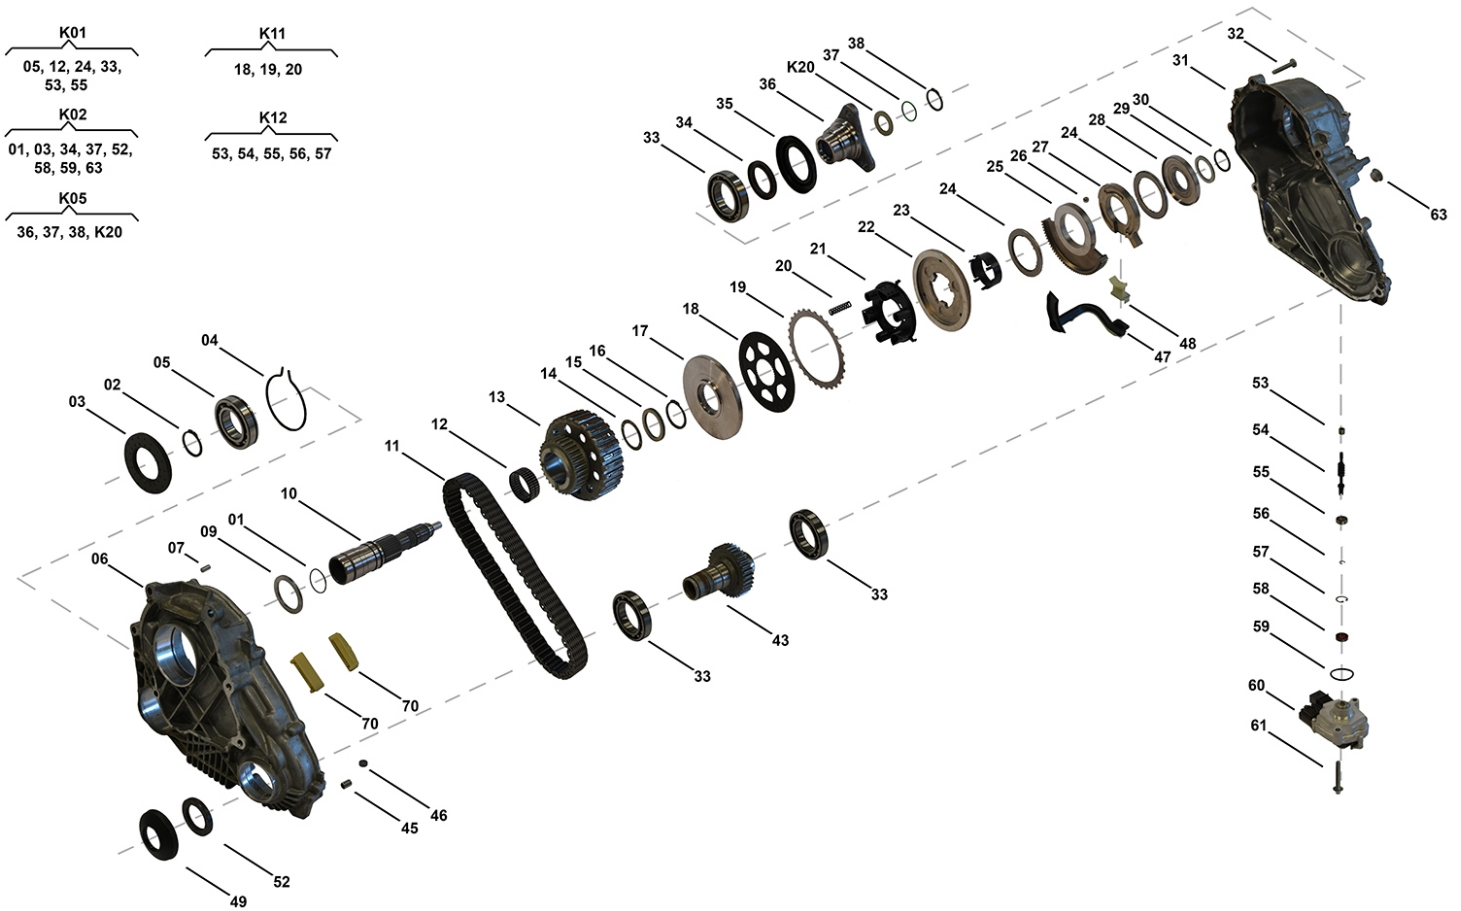

Transfer Case ATC45L

TC00396, TC00397, TC00401, TC00403, TC00416

OEM No: 27107643758; 27107643759; 27107854164; 27108643151; 27108643152

Brands

Brand	Modelseries
BMW	X3; X4; X5; X6

List of parts

Pos	Part number	OEM no	Quantity	Product name	Info
'I01	TC00396	27107643758		OE References	27107619644, 27107629177, 27107636444, 27107636487, 27107639273, 27107643758
'I02	TC00397	27107643759		OE References	27107619645, 27107629178, 27107636445, 27107636488, 27107639274, 27107643759

All rights reserved.
This publication may not be reproduced in any form, in whole or in part, without a written approval from JP (Automatic Transmissions) Ltd. Subject to change without notice!