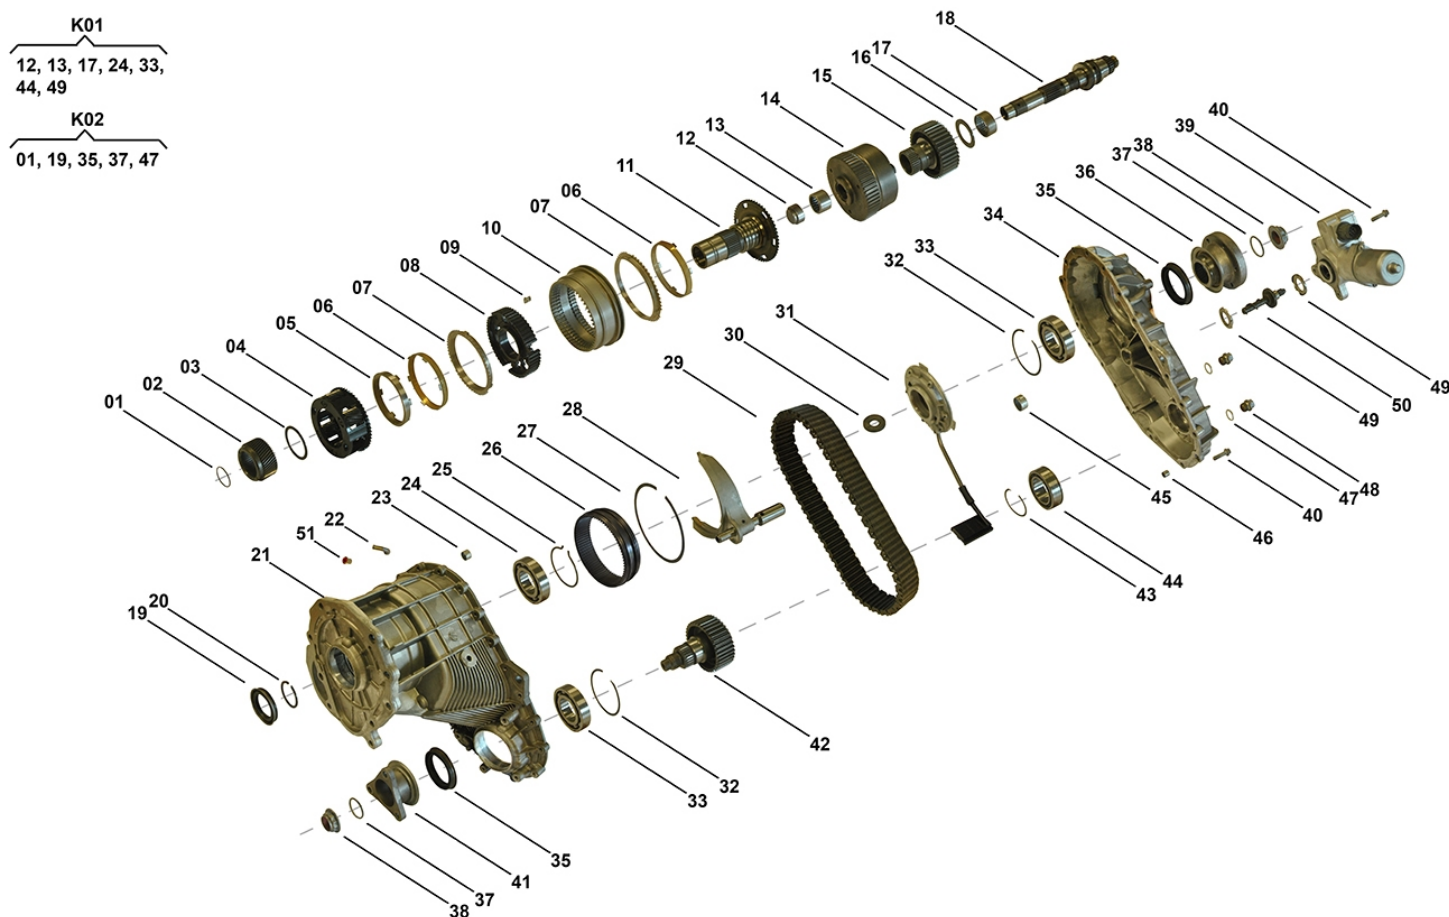

Transfer Case NV225

N900 00 01

OEM No: IAB000033E

Brands

Brand	Modelseries
Land Rover	Range Rover

List of parts

Pos	Part number	OEM no	Quantity	Product name	Info
'I01	N900 00 01	IAB000033E		OE References	IAB000031, IAB000033, IAB000033E
'K01	N900 10 01		1 piece	Bearing Kit	Contains position 12, 13, 17, 24, 33, 44, 49
'K02	N900 05 01		1 piece	Sealing Kit	Contains position 01, 19, 35, 37, 47
01	SP00507		1 piece	O-Ring	
02	SP00514		1 piece	Sun Gear	
03	SP00515		1 piece	Thrust Washer	
04	SP00513		1 piece	Planetary ASM	
05	SP00510		1 piece	Ring Synchronizer	
06	SP00509		2 pieces	Cone Friction	
07	SP00511		2 pieces	Ring Synchronizer	
08	SP00545		1 piece	Hub Synchro	
09	N900 29 02		3 pieces	Interlock	
10	SP00508		1 piece	Sleeve	
11	N900 29 05		1 piece	Shaft ASM Input	