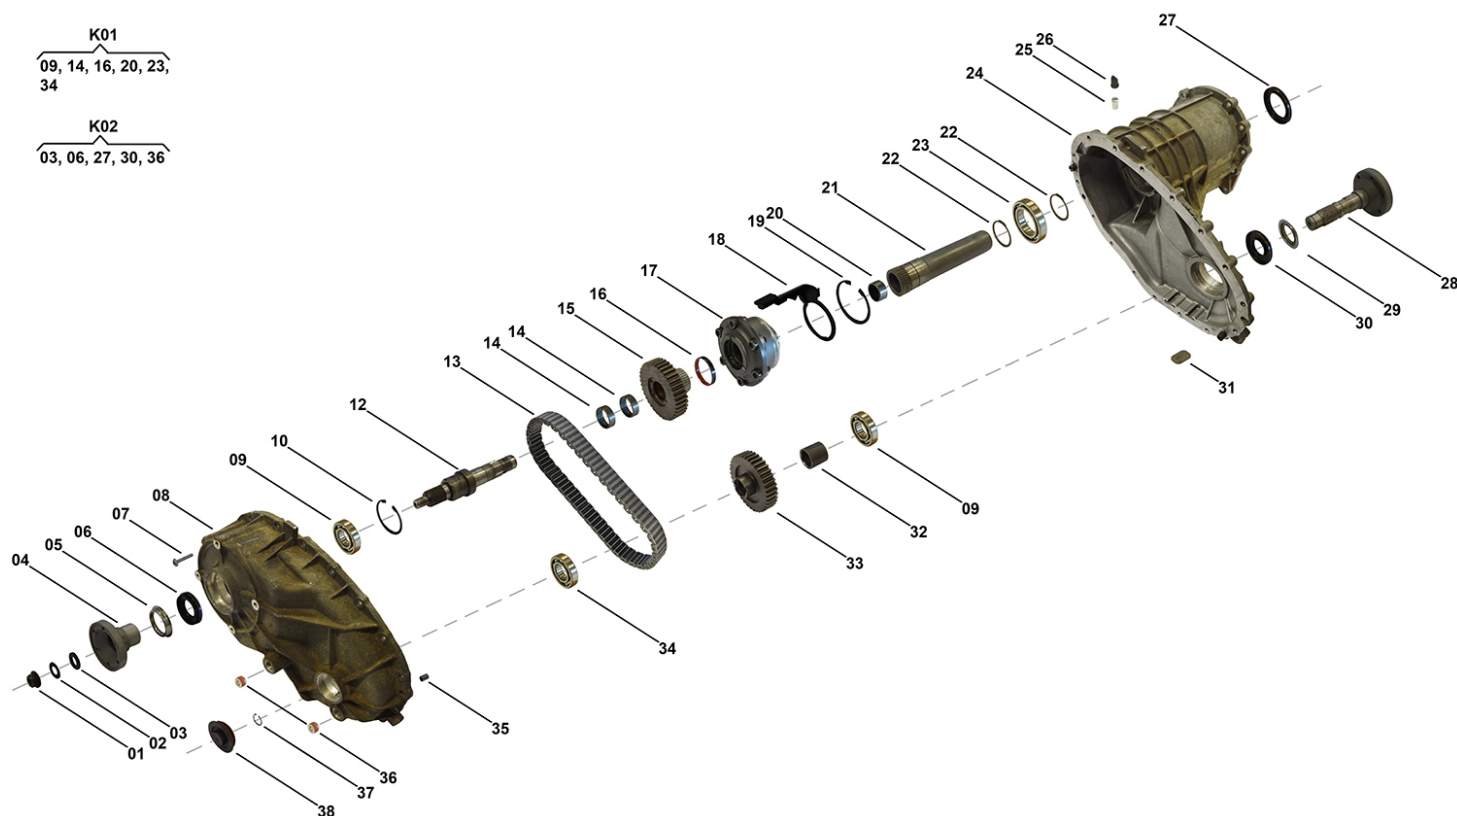

Transfer Case BW4430

N930 00 01

OEM No: 0AQ341010J

Brands

Brand	Modelseries
Audi	Q7

List of parts

Pos	Part number	OEM no	Quantity	Product name	Info
'I01	N930 00 01	0AQ341010J		OE References	0AQ341010D, 0AQ341010E, 0AQ341010J
'K01	SP01674		1 piece	Bearing Kit	Contains position 09, 14, 16, 20, 23, 34
'K02	SP00542		1 piece	Sealing Kit	Contains position 03, 06, 27, 30, 36
01	SP01509	WHT001971	1 piece	Nut	
02	SP01494	WHT001968	1 piece	Thrust Washer	
03	SP00588	0AQ301179	1 piece	O-Ring	
04	SP02015		1 piece	Flange Rear	
05	SP01493	0AQ409375A	1 piece	Protective Ring	
06	SP00111	0AQ321199	1 piece	Radial Seal Ring	
07	Not available		16 pieces	Screw	
08	Not available		1 piece	Housing Rear	
09	Only available in K01		2 pieces	Ball Bearing	
10	SP01257	0AQ311321C	1 piece	Retaining Ring	
12	Not available		1 piece	Shaft Output	
13	SP00717	0AQ341125; HV096	1 piece	Chain	
14	Only available in K01		2 pieces	Needle Bearing	
15	Not available		1 piece	Sprocket Output	