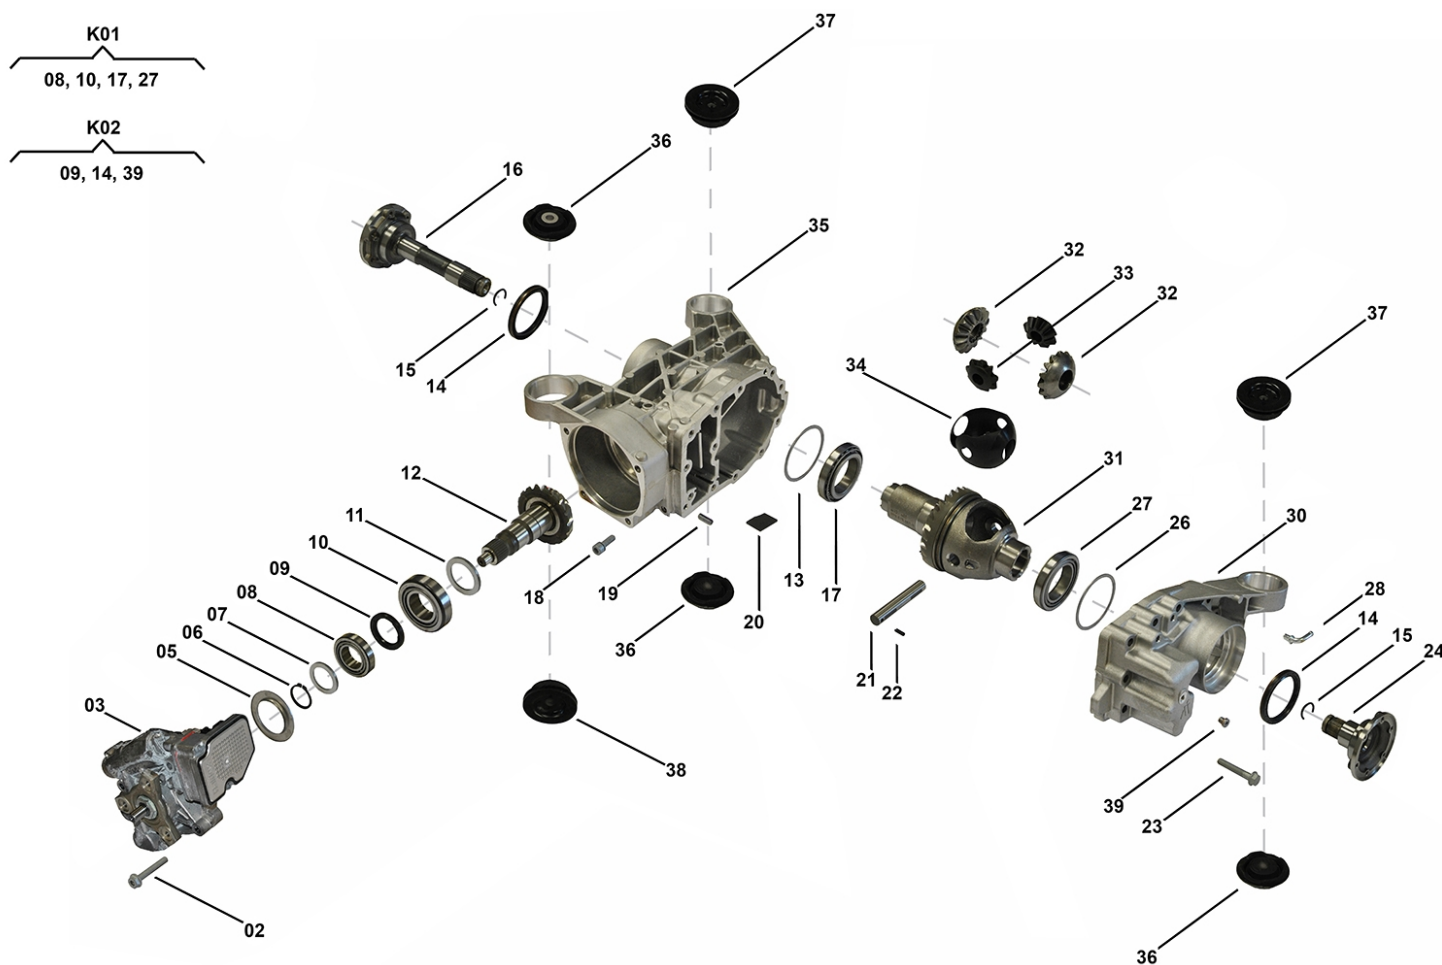

Rear Axle Drive HAA350+

RD00022, N408 68 01, RD00102

OEM No: 0AV525010K; 0BR525010E; 0BR525010G

Brands

Brand	Modelseries
Skoda	Octavia; Superb; Yeti

List of parts

Pos	Part number	OEM no	Quantity	Product name	Info
'I01	RD00022	0AV525010K		OE References	0AV525010, 0AV525010B, 0AV525010D, 0AV525010H, 0AV525010K
'I02	N408 68 01	0BR525010G		OE References	0BR525010, 0BR525010B, 0BR525010G
'I03	RD00102	0BR525010E		OE References	0BR525010E
'K01	N408 10 01		1 piece	Bearing Kit	Contains position 08, 10, 17, 27
'K02	SP01985		1 piece	Sealing Kit	Contains position 09, 14, 39
02	SP01357		4 pieces	Screw	Information for HAA350+ Skoda: Used in 0BR525010E Information for HAA450 VW: Used in 0AY525010N